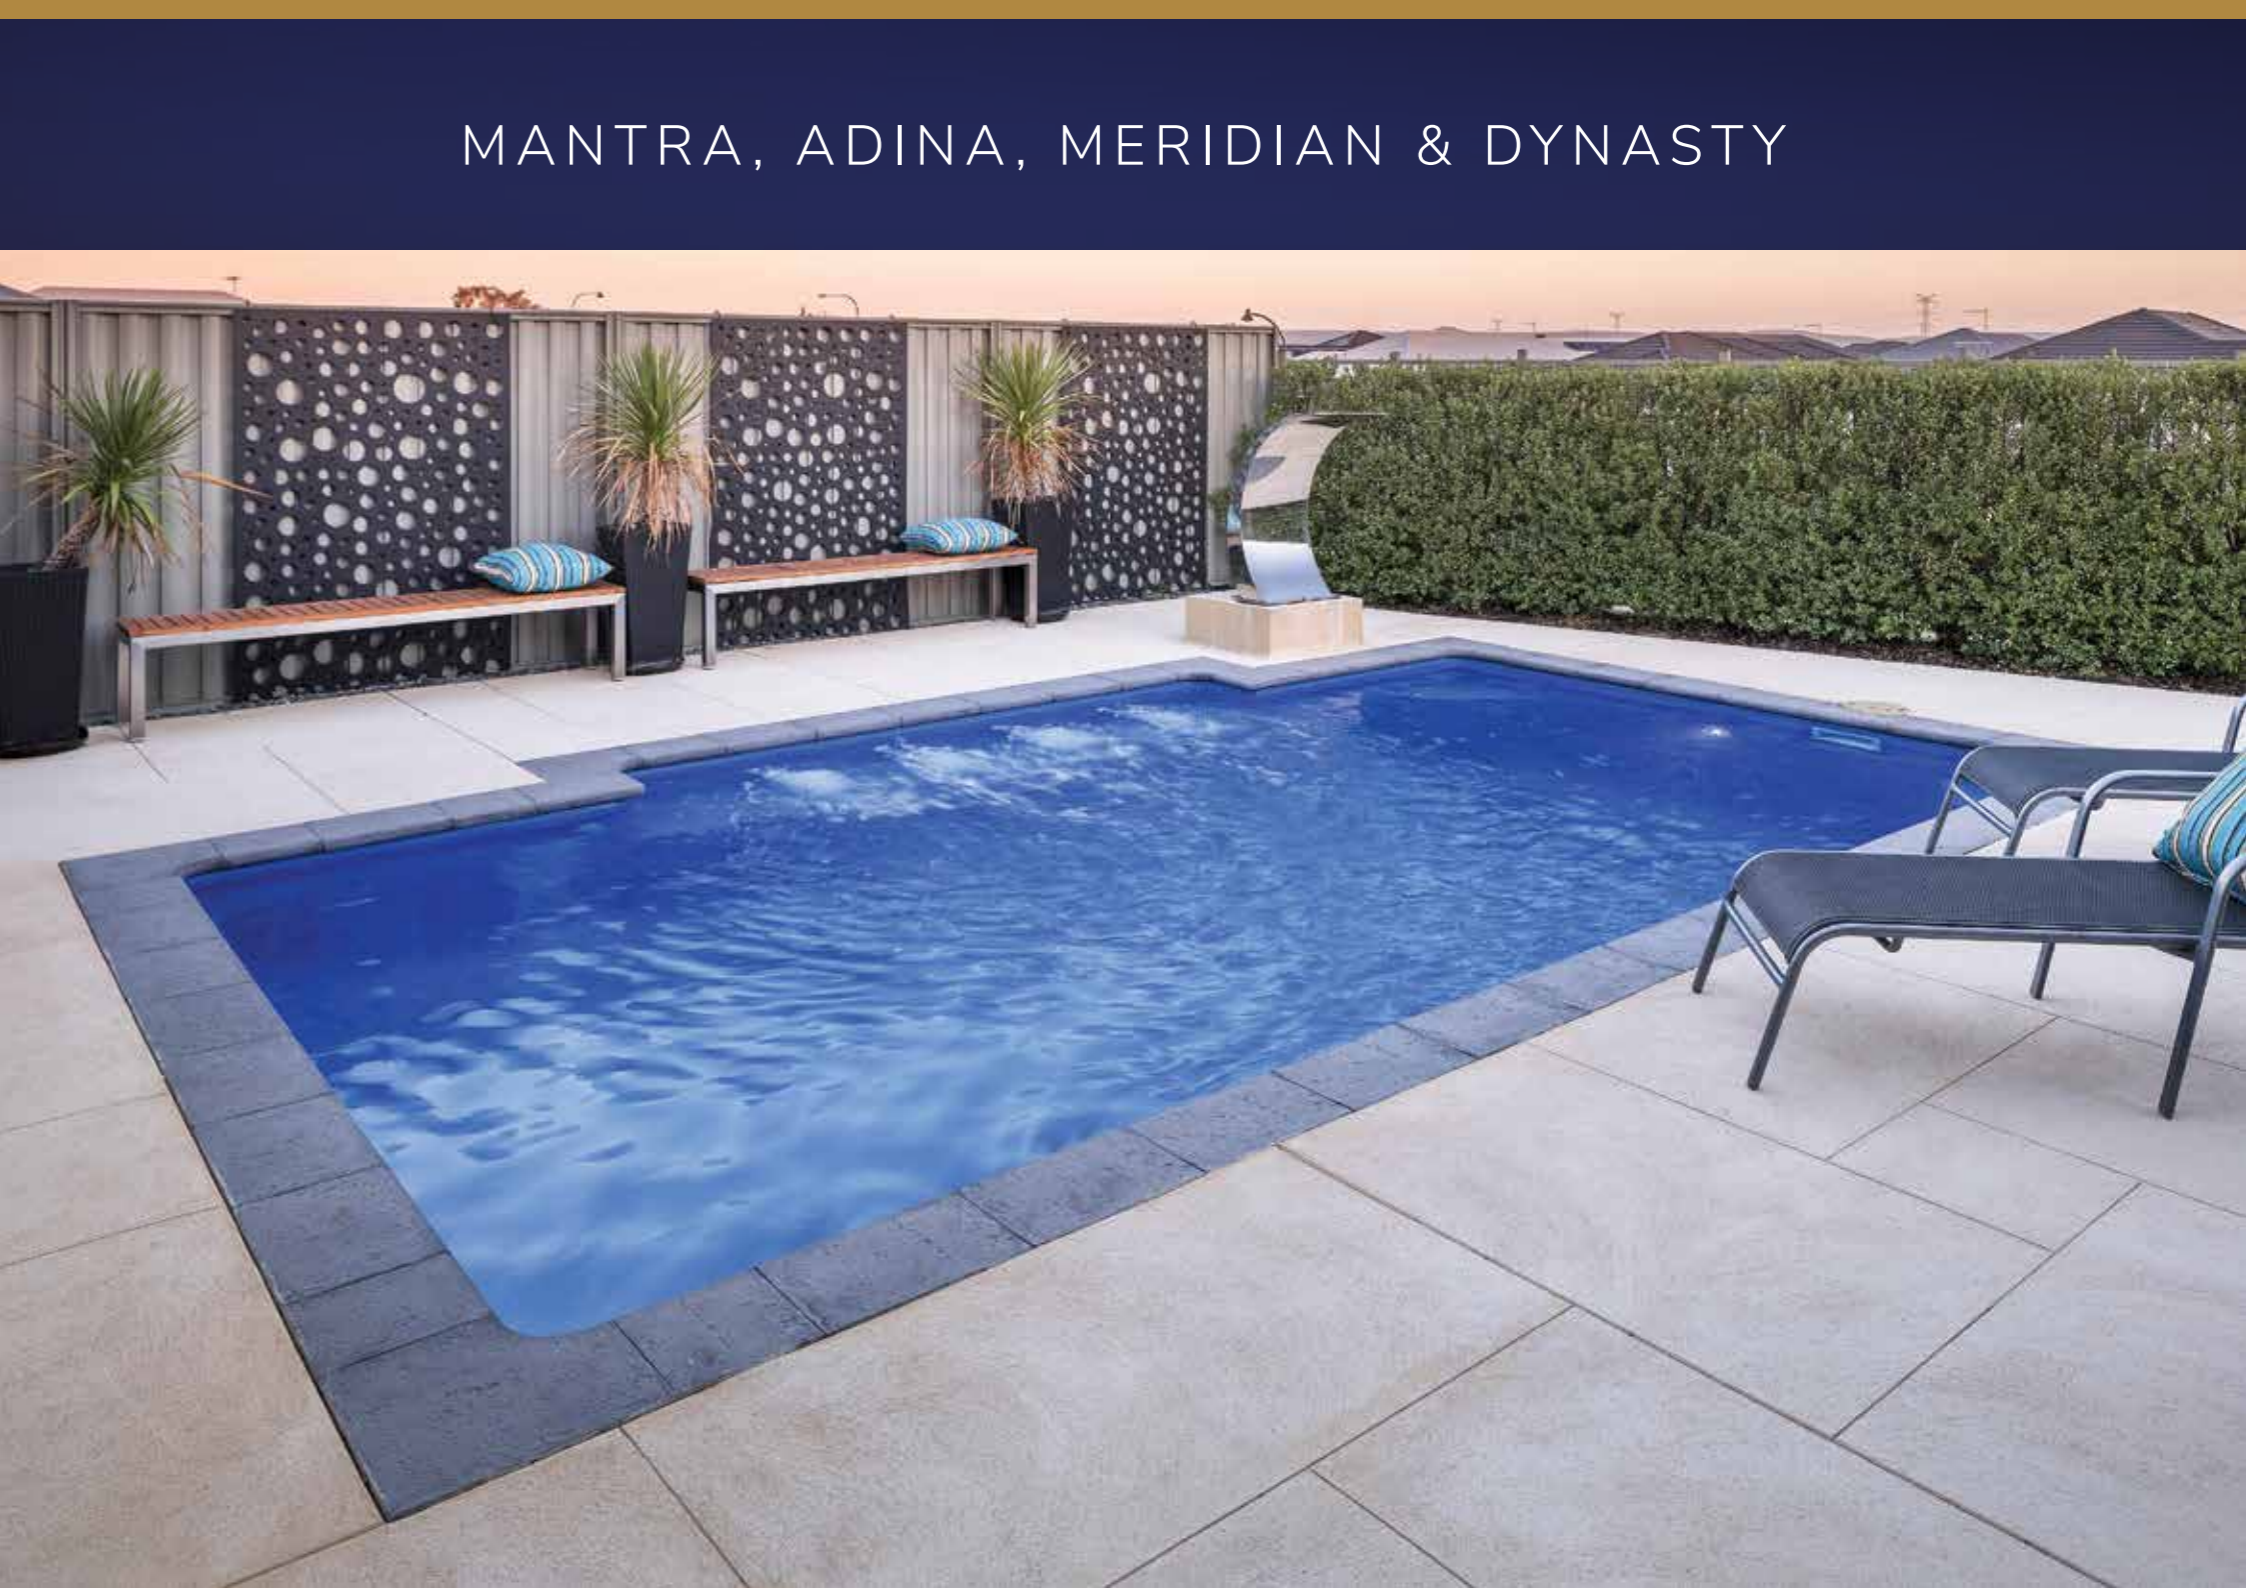

Three entry steps in the shallow end mean you can enter and exit from either side of the pool. Add waterline tiles for additional wow factor.

LUXURY  
*Living*

This range of pools has everything you need to suit your family, from younger children up to teenagers. A large entry step with martini seat can be turned into the perfect relaxation zone with the addition of optional spa jets. Part of the Child Confidence Ledge series, it is available in four sizes to suit various sized outdoor spaces.