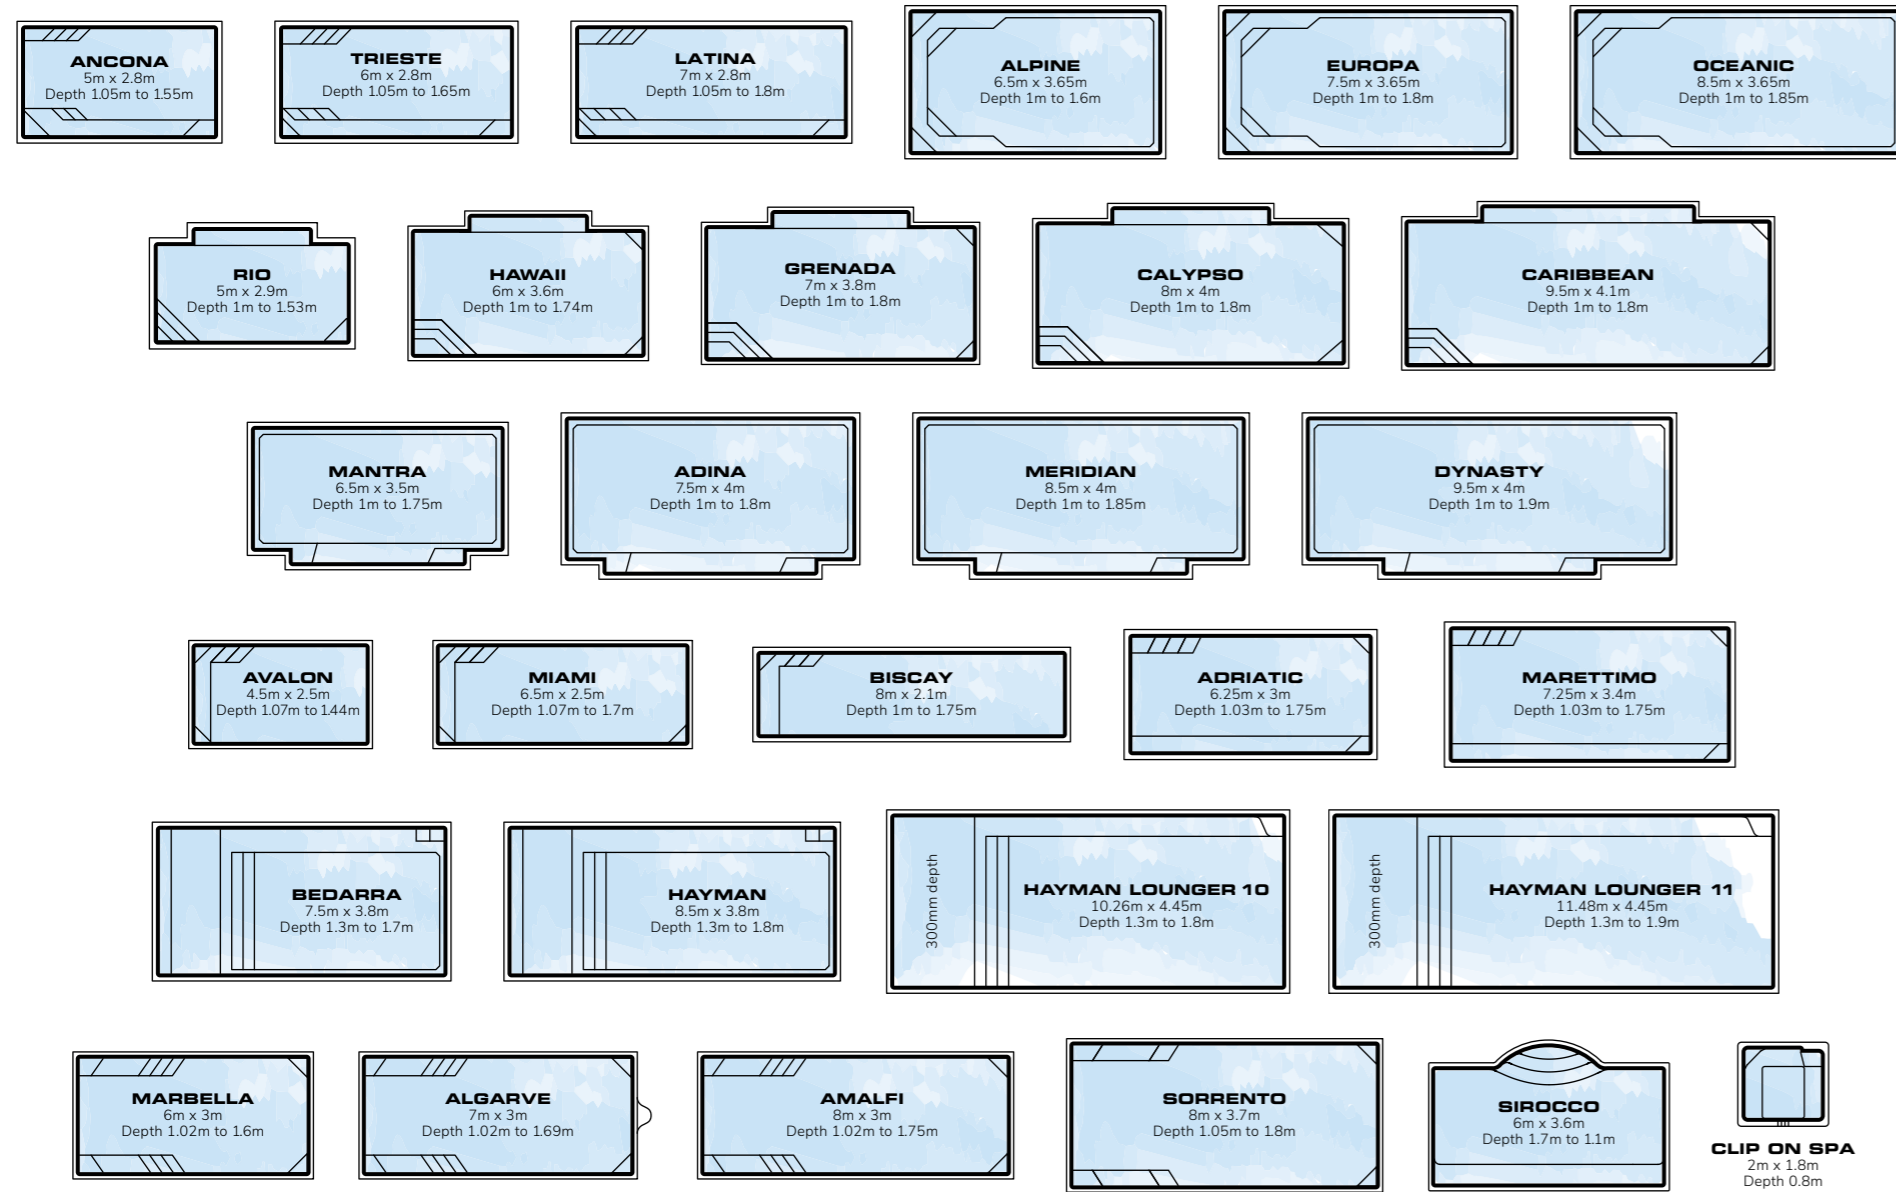

The RIVERINA Collection

All images are for display purposes only. All sizes are approximate and all dimensions are internal.