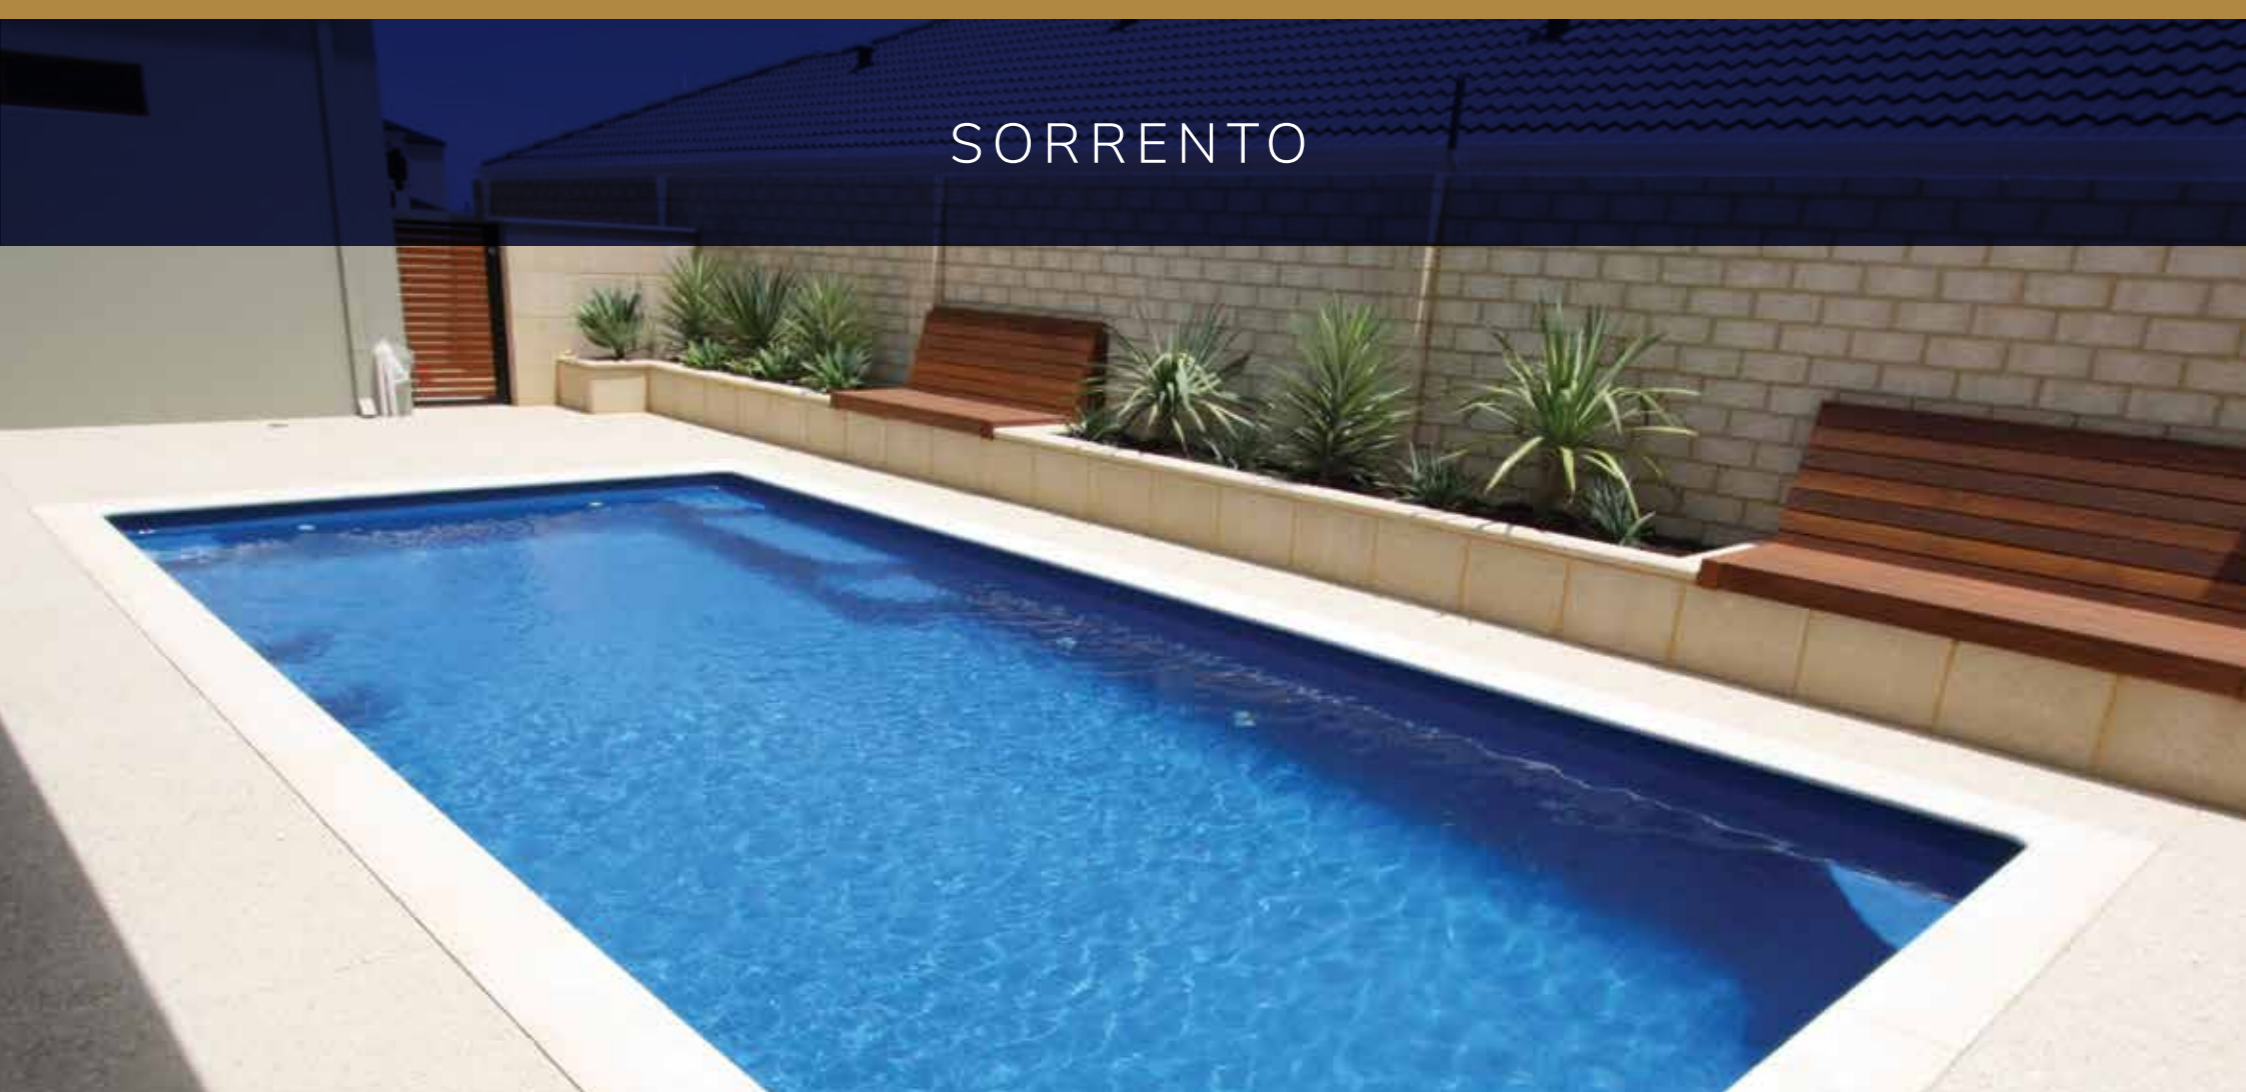

# SIROCCO

# SORRENTO

Featuring stylish curves, the Sirocco is a smaller sized pool that is still packed with features including rounded entry steps and a full-length martini seat.

The curved side entry allows you to step into either the shallow or deep end to cool off on a scorching hot day.

Right: **Sirocco** in Turquoise Beach Silver

CALMING  
*Haven*

Another classic geometric design, this pool offers dual unobstructive entry steps on both sides of the shallow end as well as twin deep end swim outs. Modern and practical, this style suits all backyards and is ideal for swimming and entertaining without compromising on features and design.

Above: **Sorrento** in Middleton Beach Silver

SERENE  
*Sanctuary*