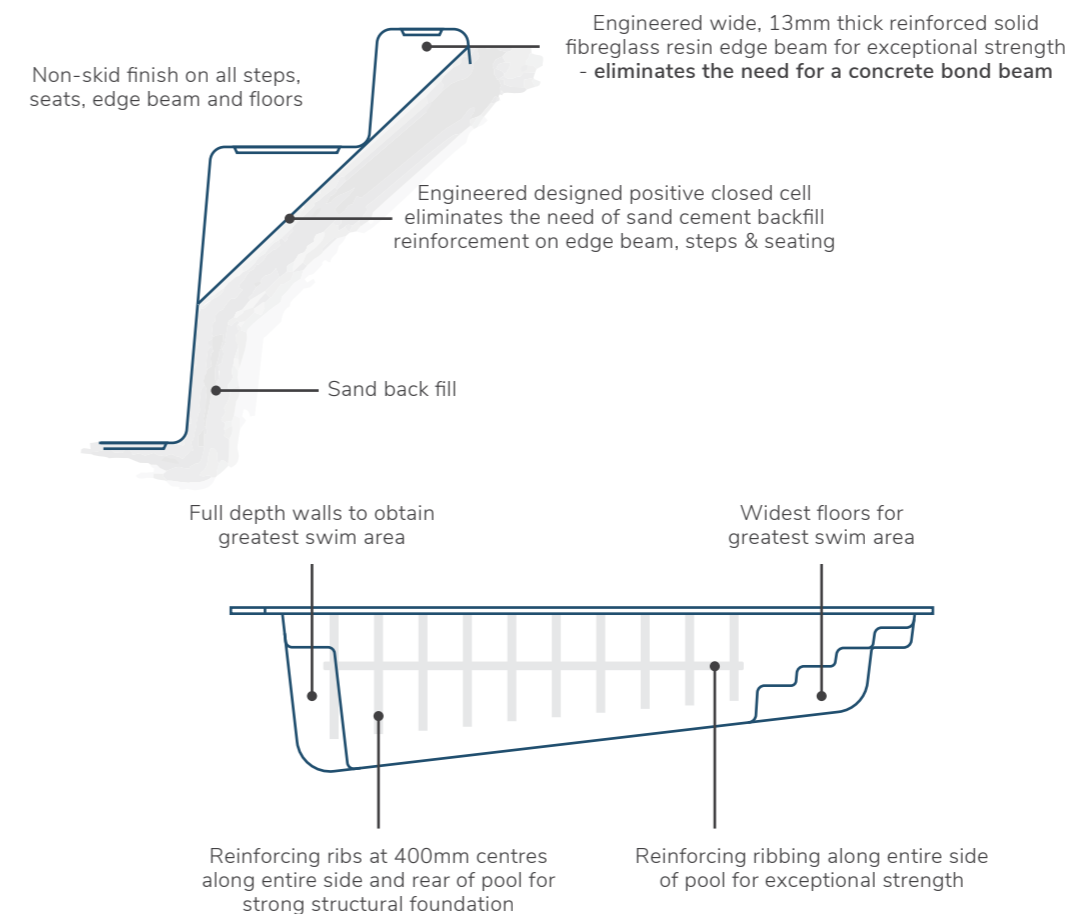

STRUCTURAL INTEGRITY

When you purchase a Riverina pool, manufactured in Western Australia, you have peace of mind knowing the pool is manufactured and engineered to provide you and your family and friends with a lifetime of enjoyment. Take the time to look deeper into a Riverina pool's construction and relax in the fact that your pool will stand the test of time.