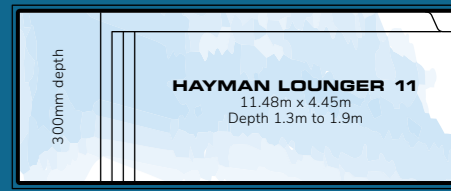

Featuring a 300mm deep lounging zone, perfect for Ledge Loungers, and slimline, contemporary long entry steps into the swim zone.

SEASIDE  
*Splendor*

**BEDARRA**  
7.5m x 3.8m  
Depth 1.3m to 1.7m

**HAYMAN**  
8.5m x 3.8m  
Depth 1.3m to 1.8m