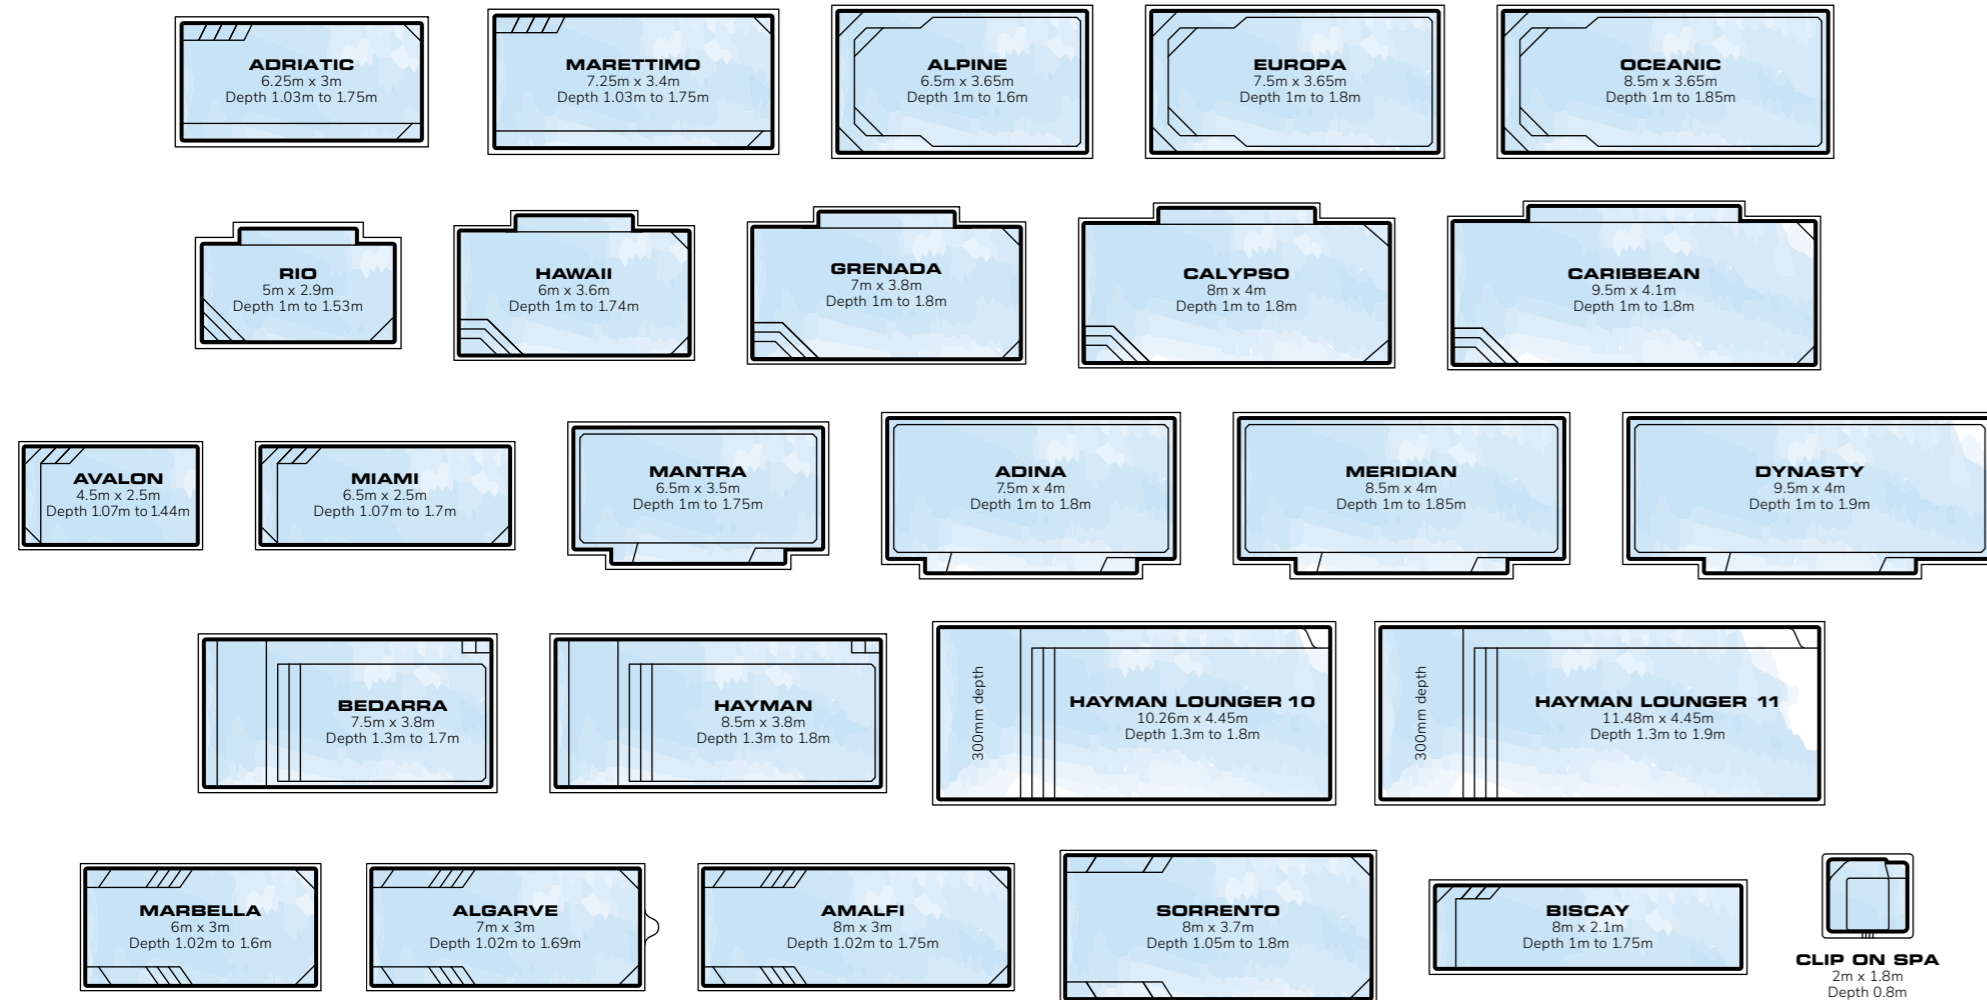

The RIVERINA Collection

All images are for display purposes only. All sizes are approximate and all dimensions are internal.