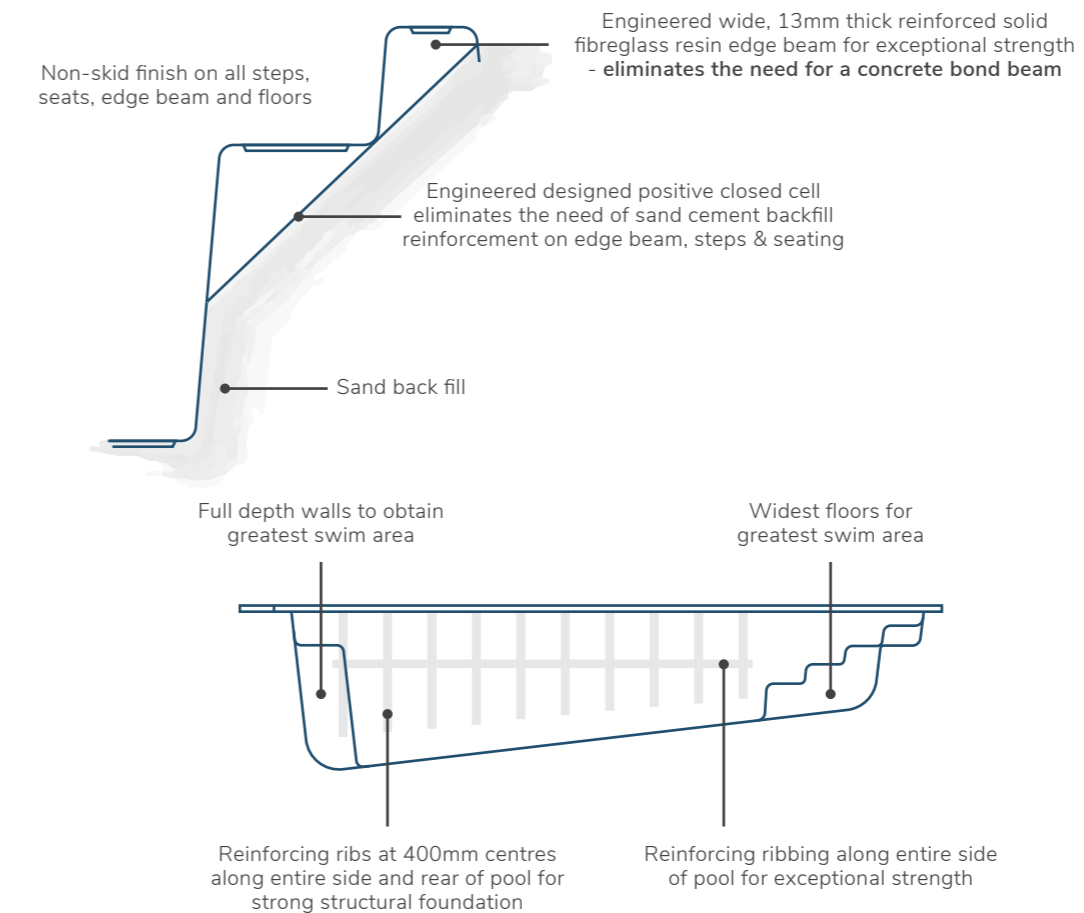

STRUCTURAL INTEGRITY

When you purchase a Riverina pool, manufactured in Australia, you have peace of mind knowing the pool is manufactured and engineered to provide you and your family and friends with a lifetime of enjoyment. Take the time to look deeper into a Riverina pool's construction and relax in the fact that your pool will stand the test of time.