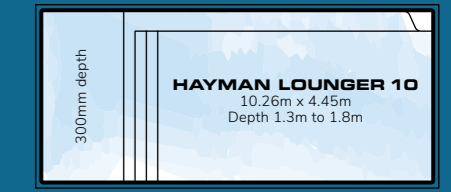

Featuring a 300mm deep lounging zone, perfect for Ledge Loungers, and slimline, contemporary long entry steps into the swim zone.

SEASIDE  
*Splendor*

**BEDARRA**  
7.5m x 3.8m  
Depth 1.3m to 1.7m

**HAYMAN**  
8.5m x 3.8m  
Depth 1.3m to 1.8m