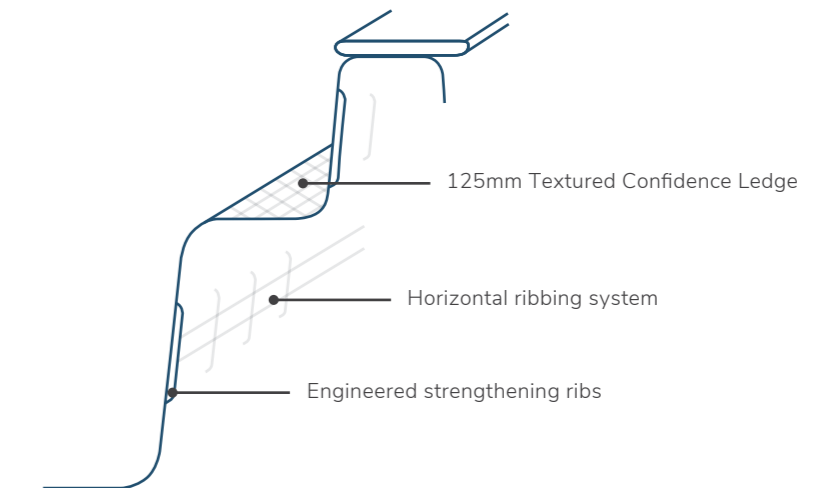

# The RIVERINA Collection

All images are for display purposes only. All sizes are approximate and all dimensions are internal.

## CHILD CONFIDENCE LEDGE

Have peace of mind knowing your children can find their way around the pool with absolute support, self assurance and awareness. Our new range of pools have been specifically designed for children to gain confidence in the water while learning to swim.

Riverina's range of 'Confidence Ledge' pools offer a massive 125mm confidence ledge, the widest available on the Australian market, with the added security of a textured pattern for extra foot grip.

Child Confidence Ledge is available in the Alpine, Europa, Oceanic, Mantra, Adina, Meridian, Dynasty, Bedarra and Hayman designs.