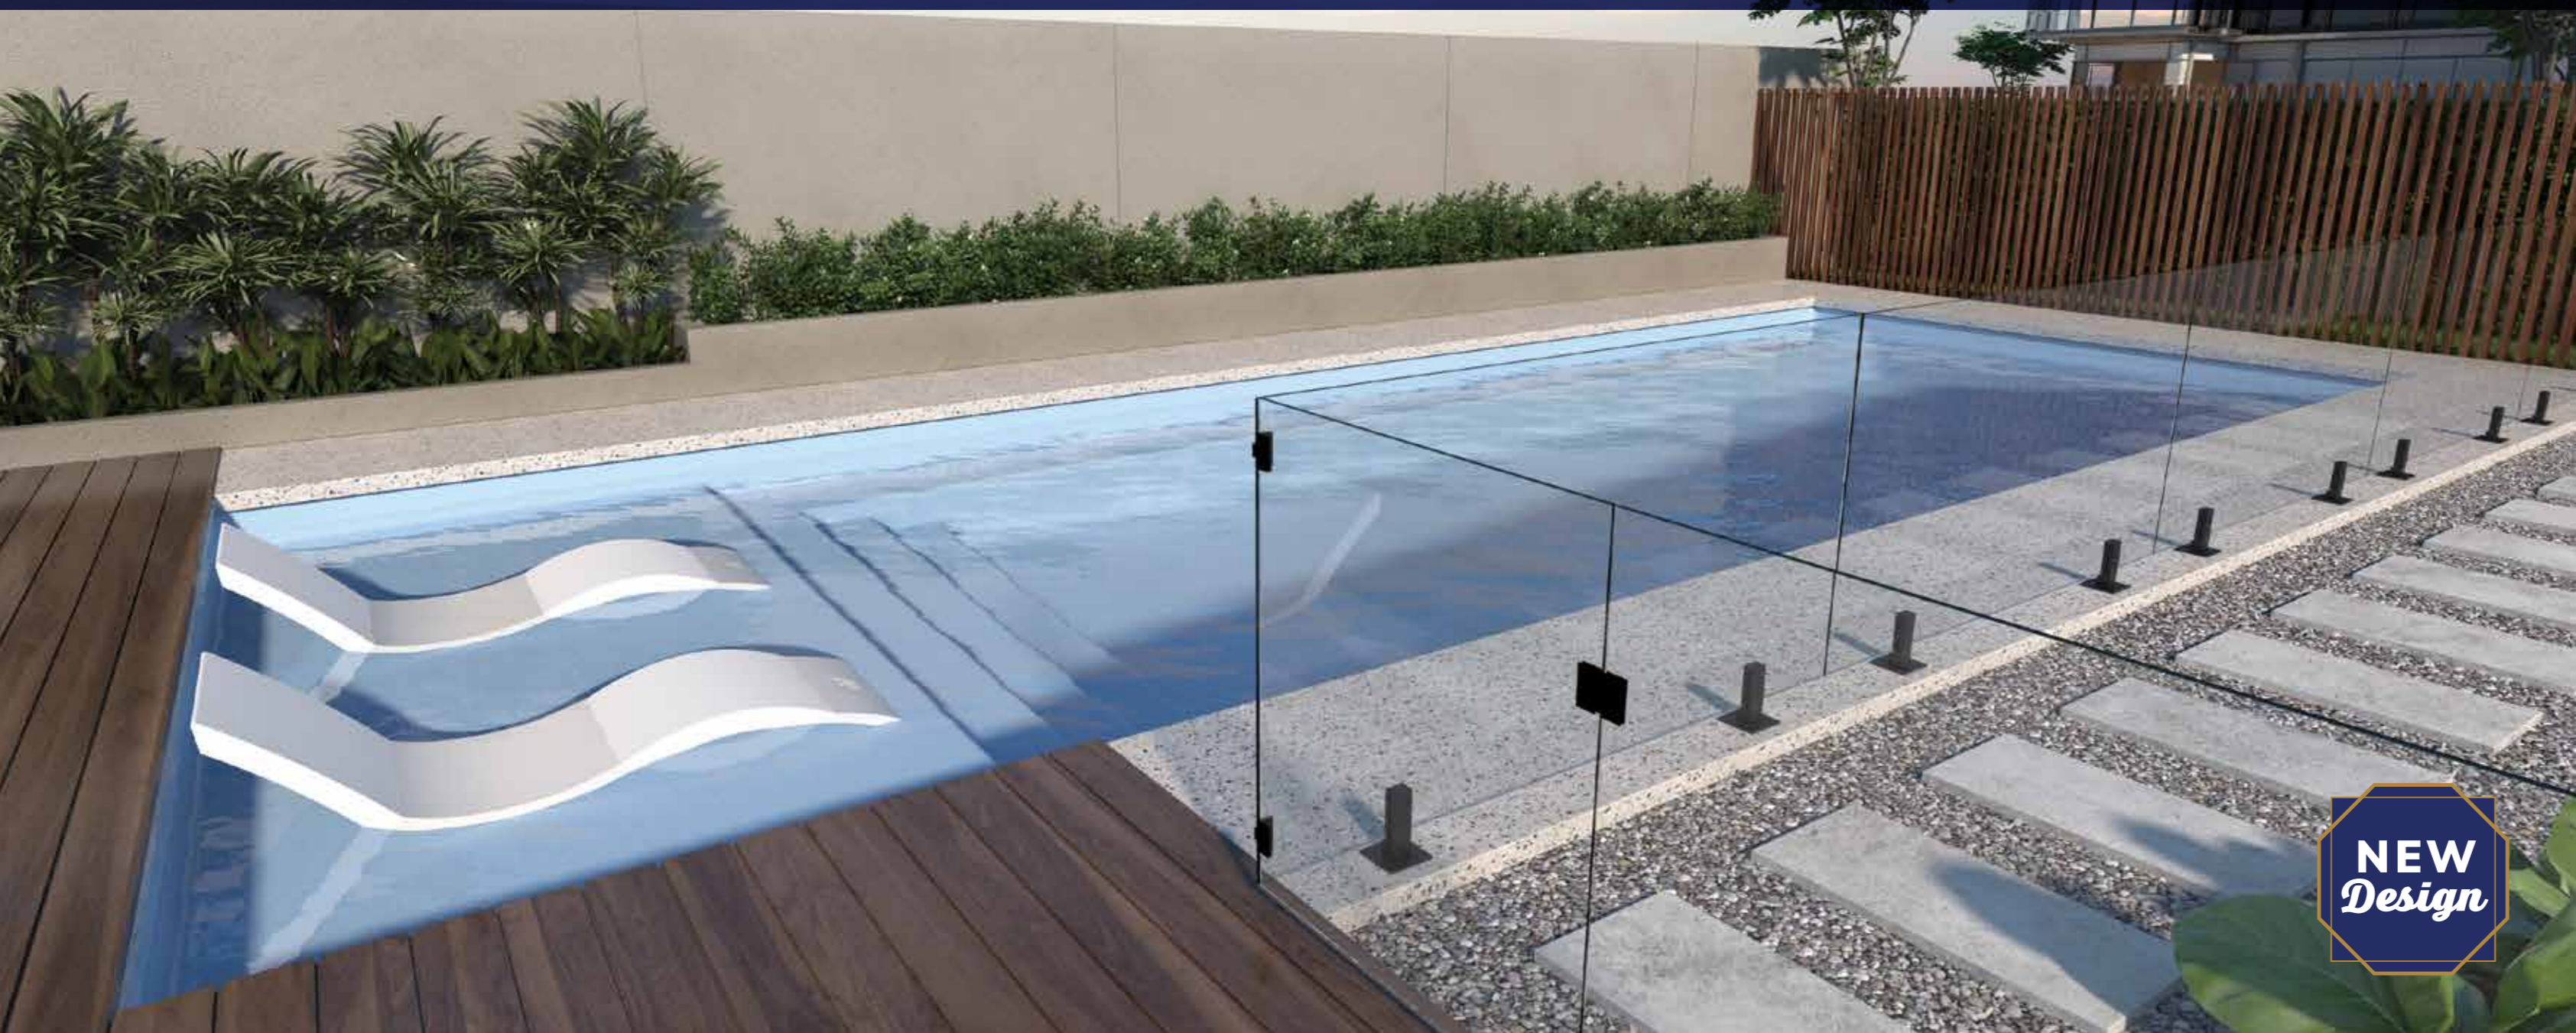

HAYMAN LOUNGER 10 & 11

Left: **Hayman Lounger**
picture for illustrative purposes

Below: **Hayman Lounger**
picture for illustrative purposes

STAY A LITTLE
Lounger