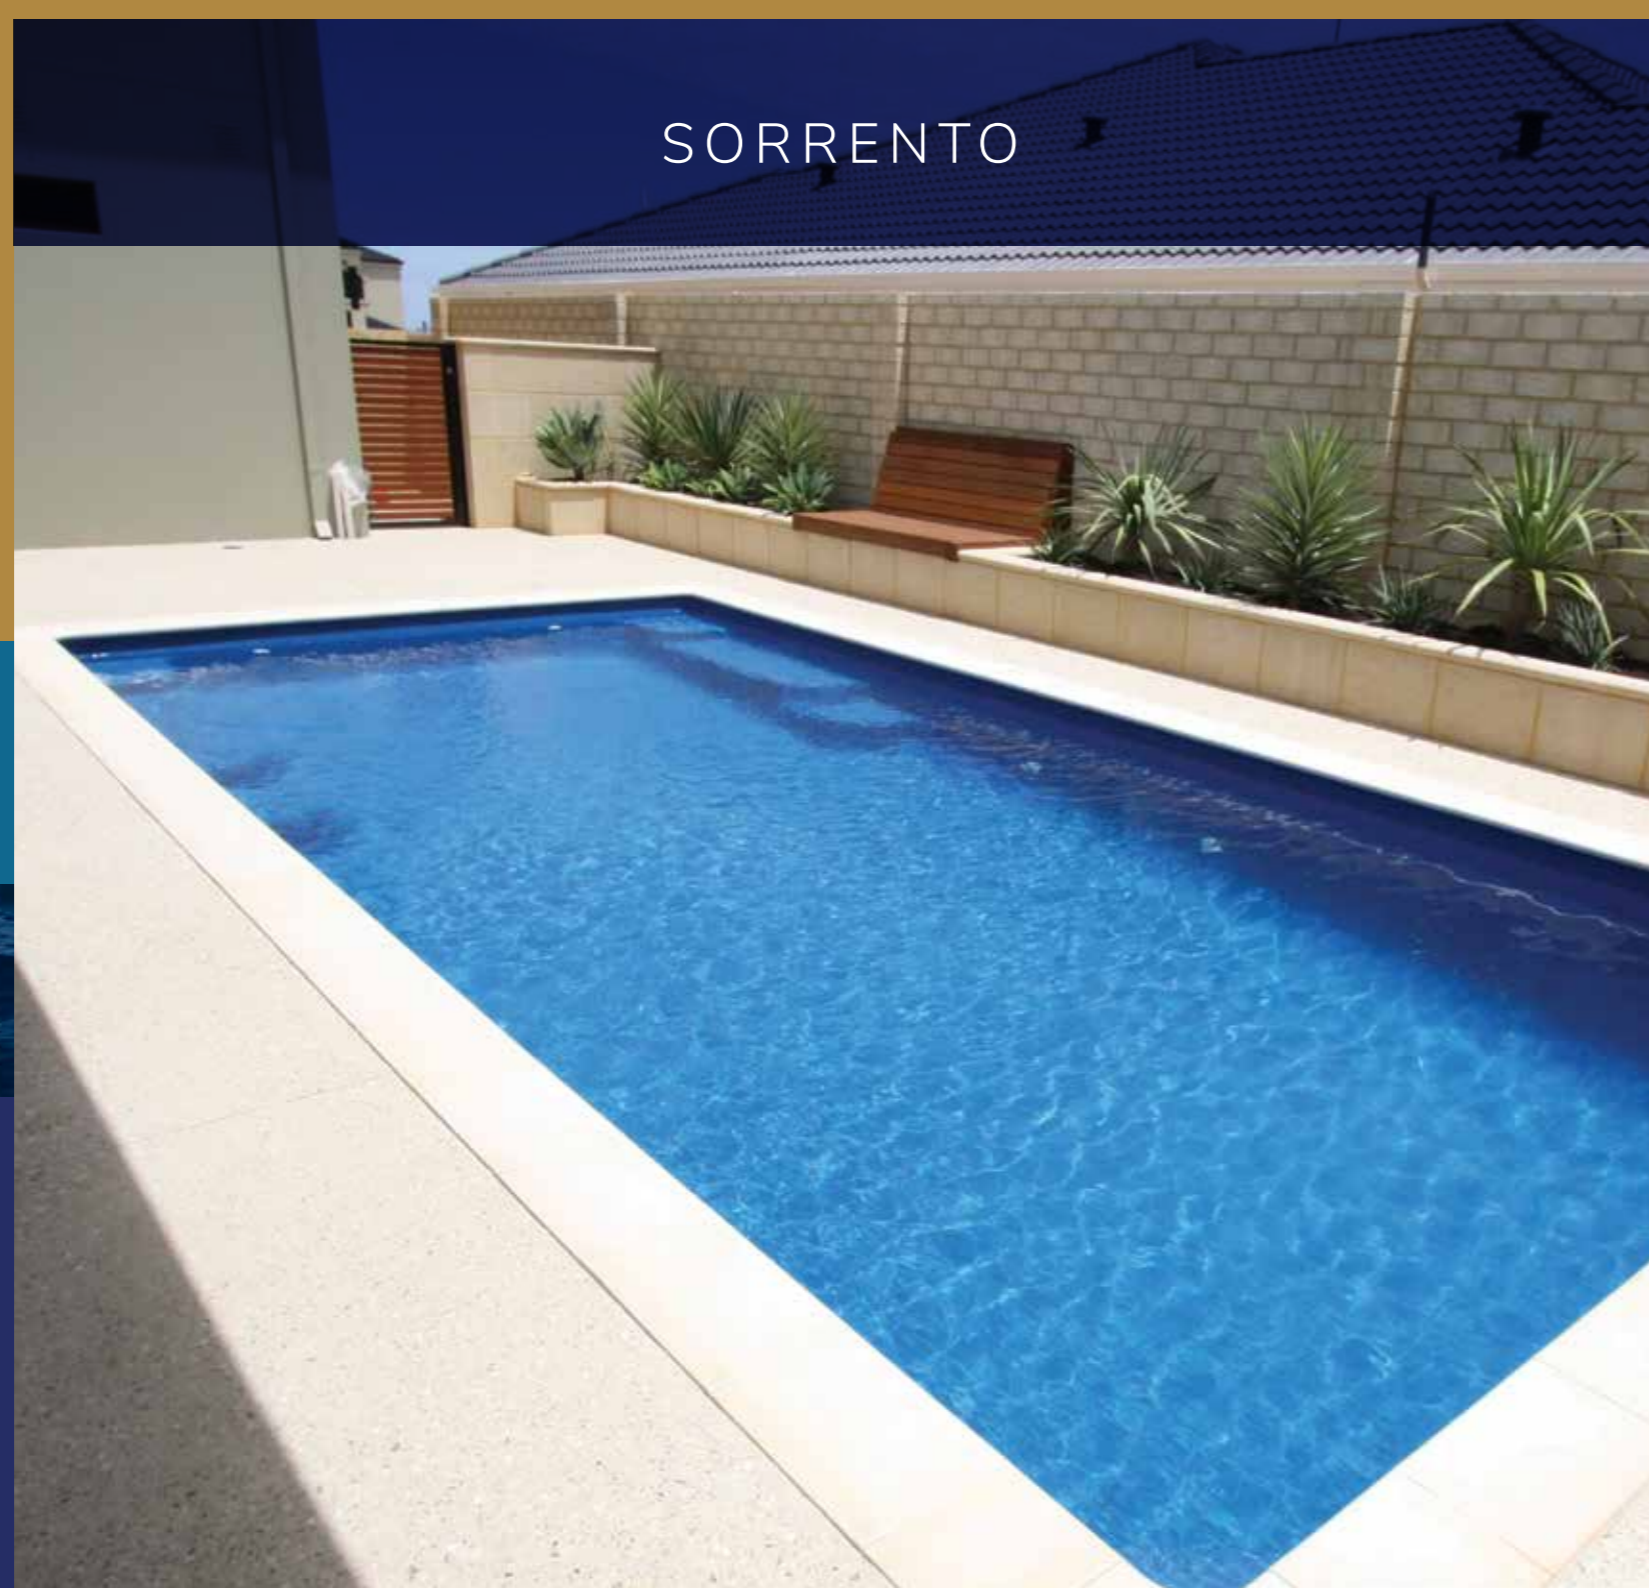

# SORRENTO

Another classic geometric design, this pool offers dual unobstructive entry steps on both sides of the shallow end as well as twin deep end swim outs.

Modern and practical, this style suits all backyards and is ideal for swimming and entertaining without compromising on features and design.

Right: Sorrento in Middleton Beach Silver

SERENE  
*Sanctuary*

Complete your dream outdoor living space with our range of accessories designed to help you maximise the enjoyment of your new pool and make it the centrepiece of your backyard. From the essentials like fencing through to spectacular tile line additions, Riverina Pools can help you create the perfect pool for you and your family.