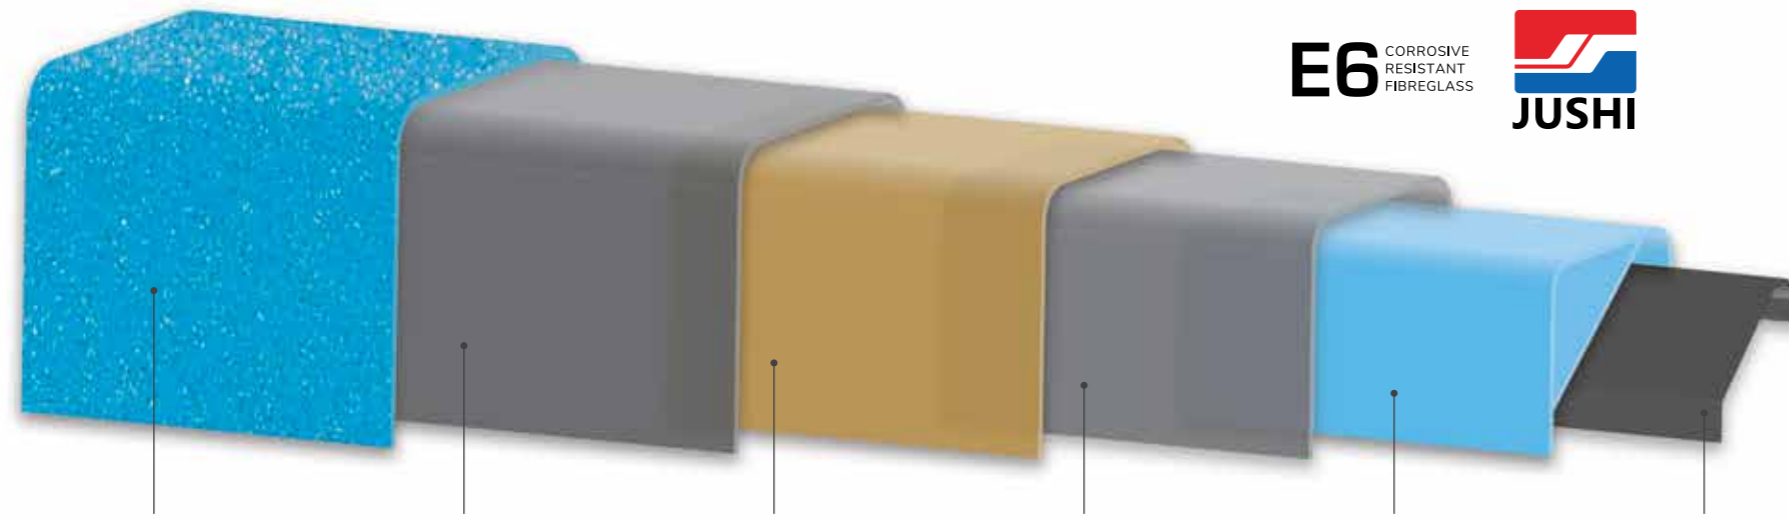

# CONSTRUCTION LAYERS

SUPERIOR  
*Quality*

Superior marine strength fibreglass pools with Micropure:

- Exceptional surface protection
- Marine grade ISO NPG Gelcoats
- Micropure - reduces bacterial and algae growth
- Built to Australian Standard 1838:2021