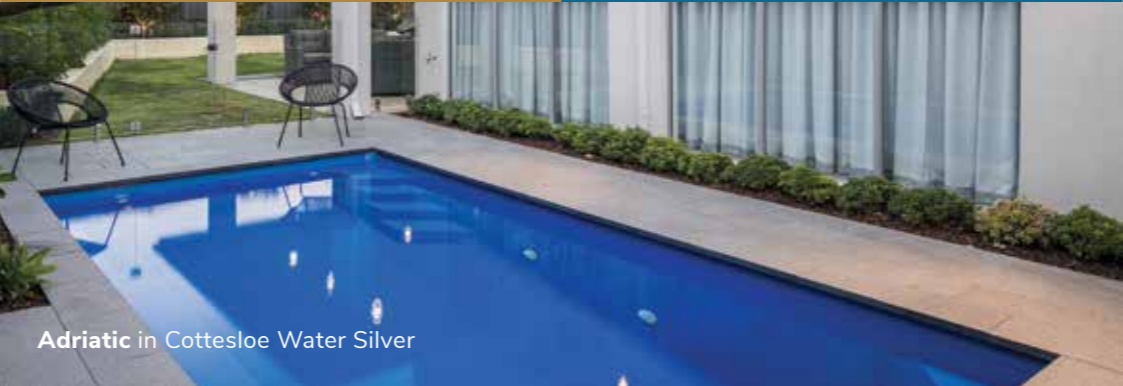

Adriatic in Cottesloe Water Silver

Adriatic in Cottesloe Water Silver