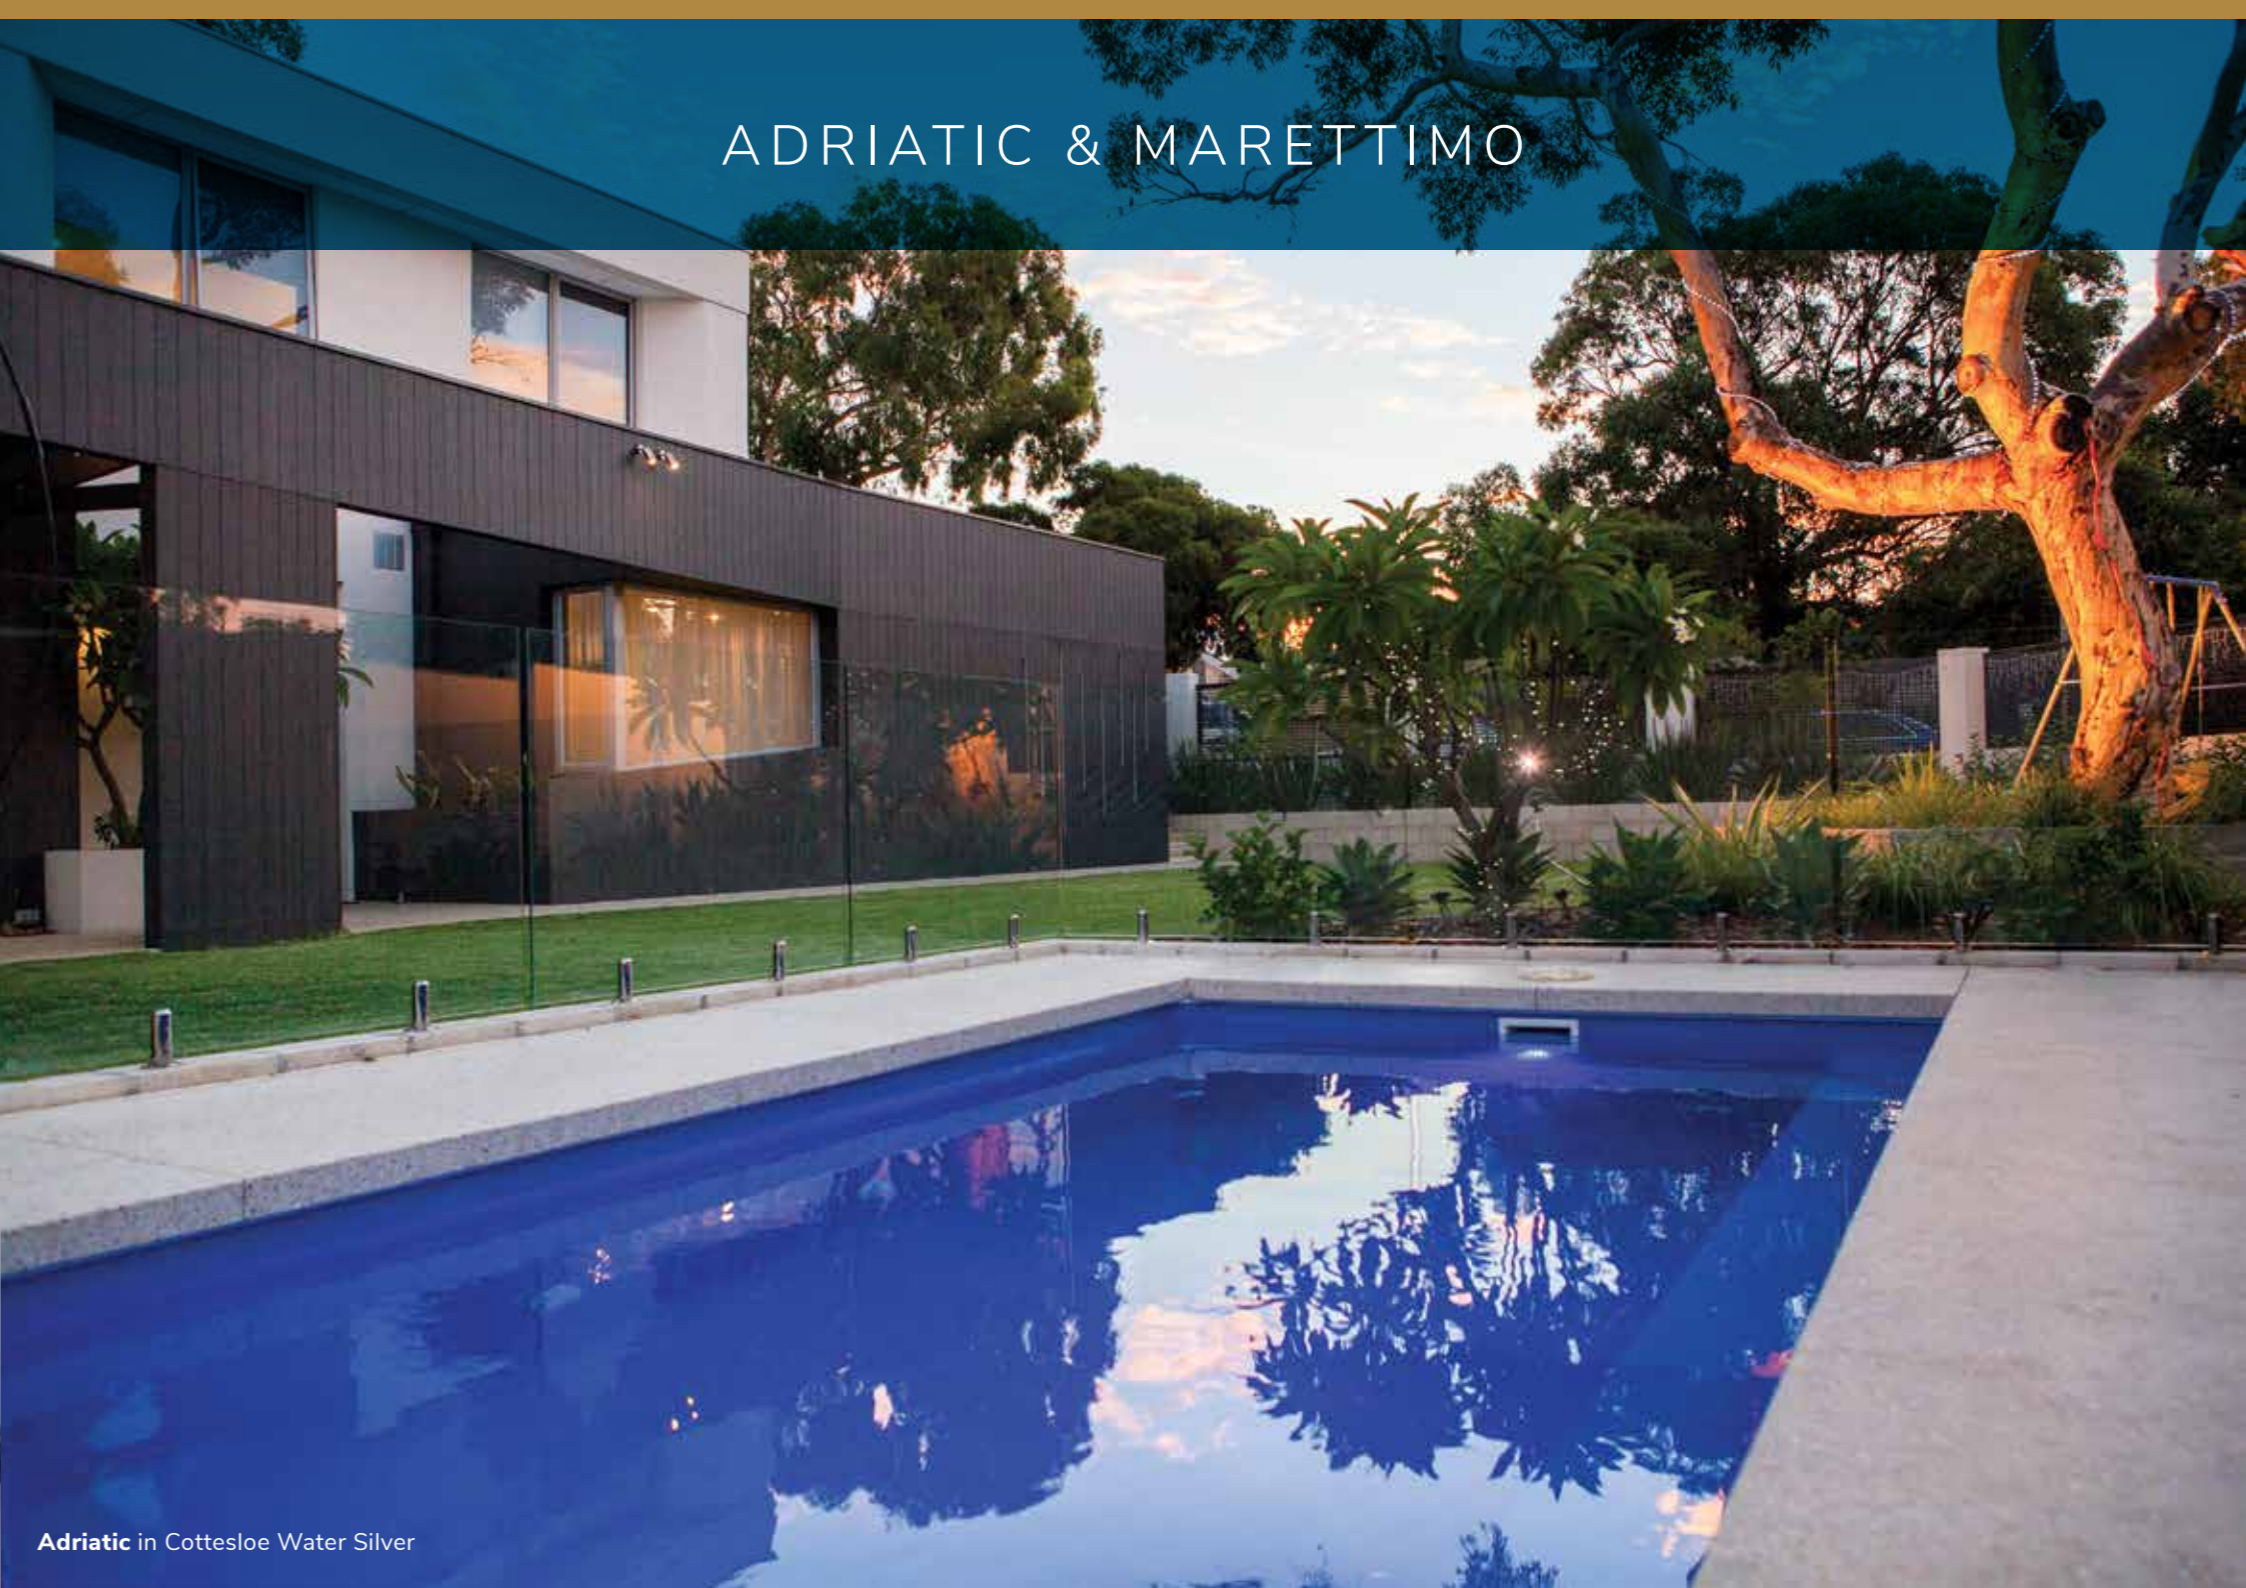

The geometric design is the perfect complement to modern architectural styles and landscaping, transforming your outdoor space into your dream entertaining area.

**ADRIATIC**  
6.25m x 3m  
Depth 1.16m to 1.75m

**MARETTIMO**  
7.25m x 3.4m  
Depth 1.03m to 1.75m

BLISSFUL *Retreat*

**Adriatic** in Cottesloe Water Silver