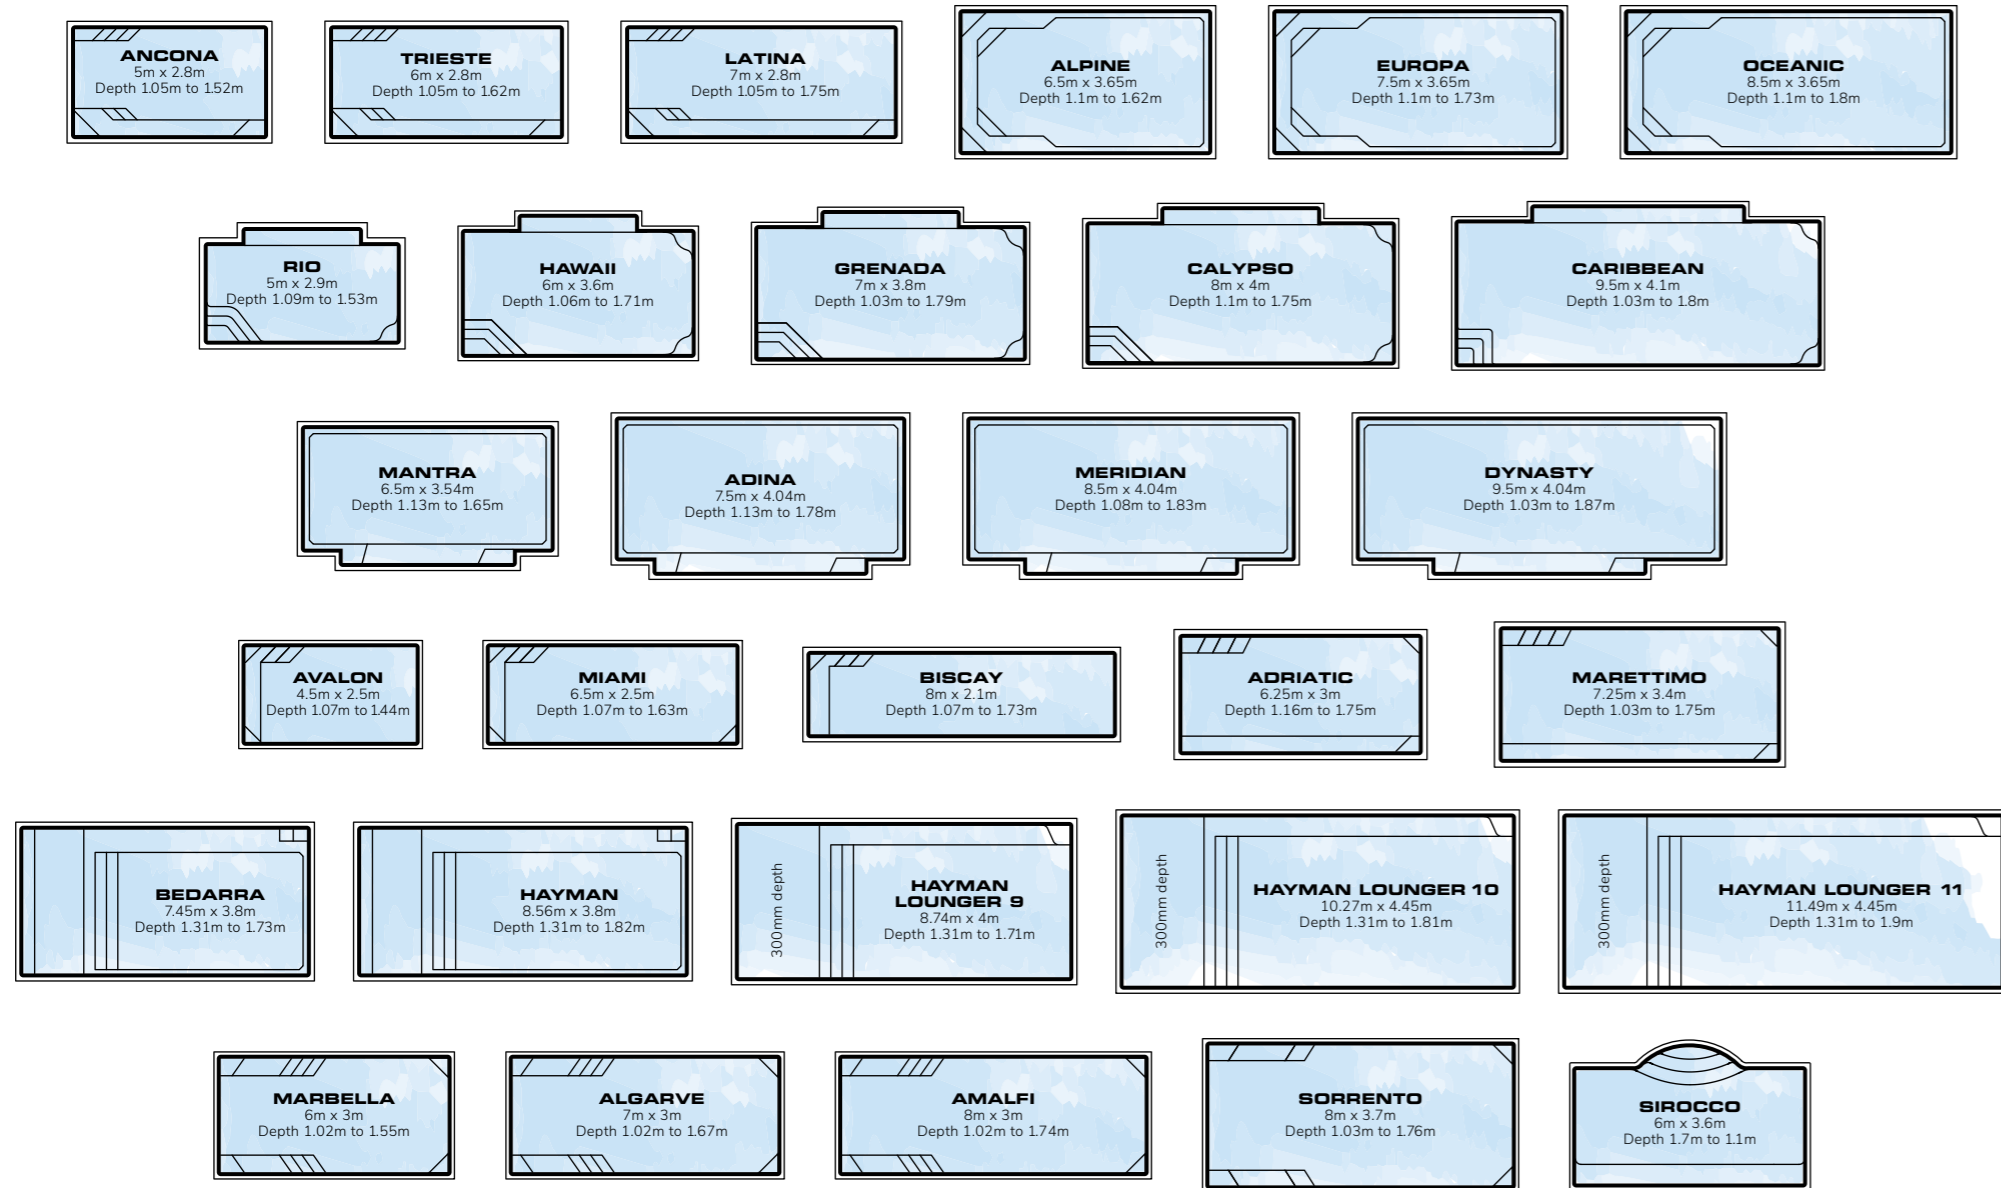

The RIVERINA Collection

All images are for display purposes only. All sizes are approximate and all dimensions are internal.