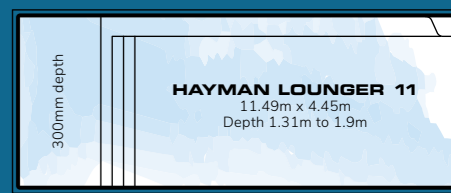

Featuring a 300mm deep lounging zone, perfect for Ledge Loungers, and slimline, contemporary long entry steps into the swim zone.

**NEW**  
*Design*

Hayman Lounger 10 in Grey Sky Silver

SEASIDE  
*Splendor*