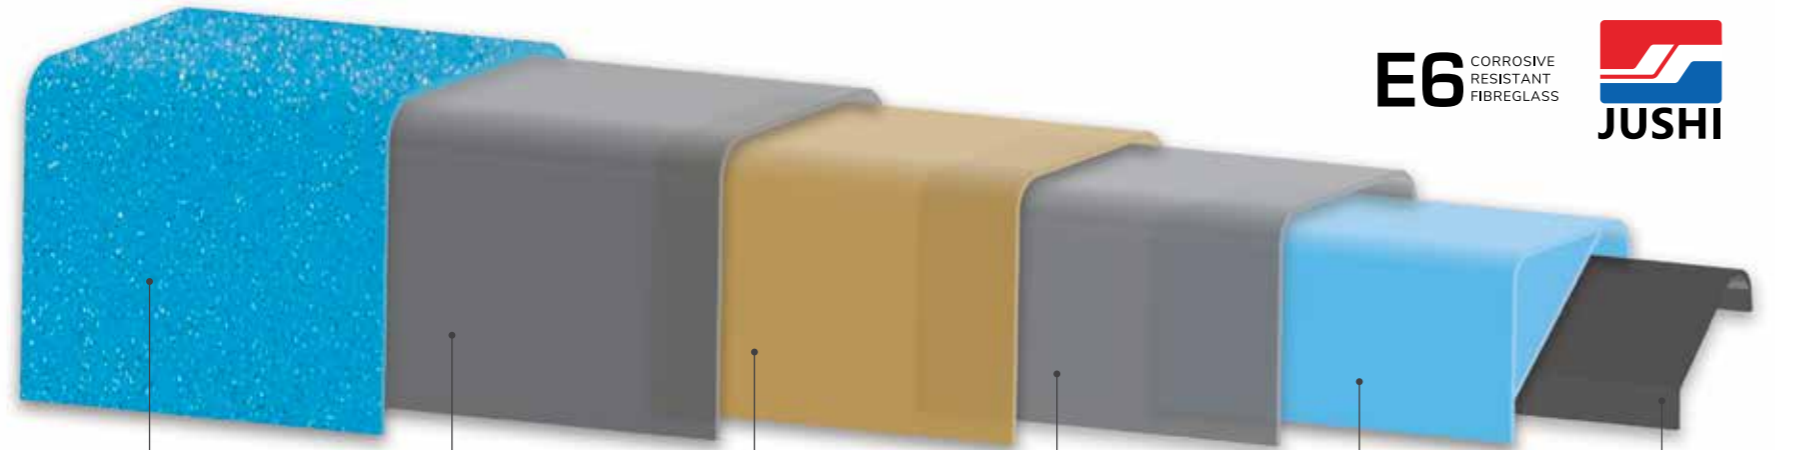

# CONSTRUCTION LAYERS

SUPERIOR  
*Quality*

Superior marine strength fibreglass pools with Micropure:

- Exceptional surface protection
- Marine grade ISO NPG Gelcoats
- Micropure - reduces bacterial and algae growth
- Built to Australian Standard 1838:2021