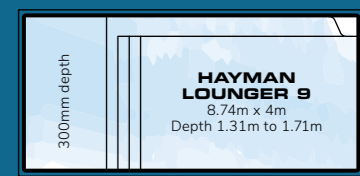

Featuring a 300mm deep lounging zone, perfect for Ledge Loungers, and slimline, contemporary long entry steps into the swim zone.

**NEW**  
*Design*

Hayman Lounger 10 in Grey Sky Silver

SEASIDE  
*Splendor*